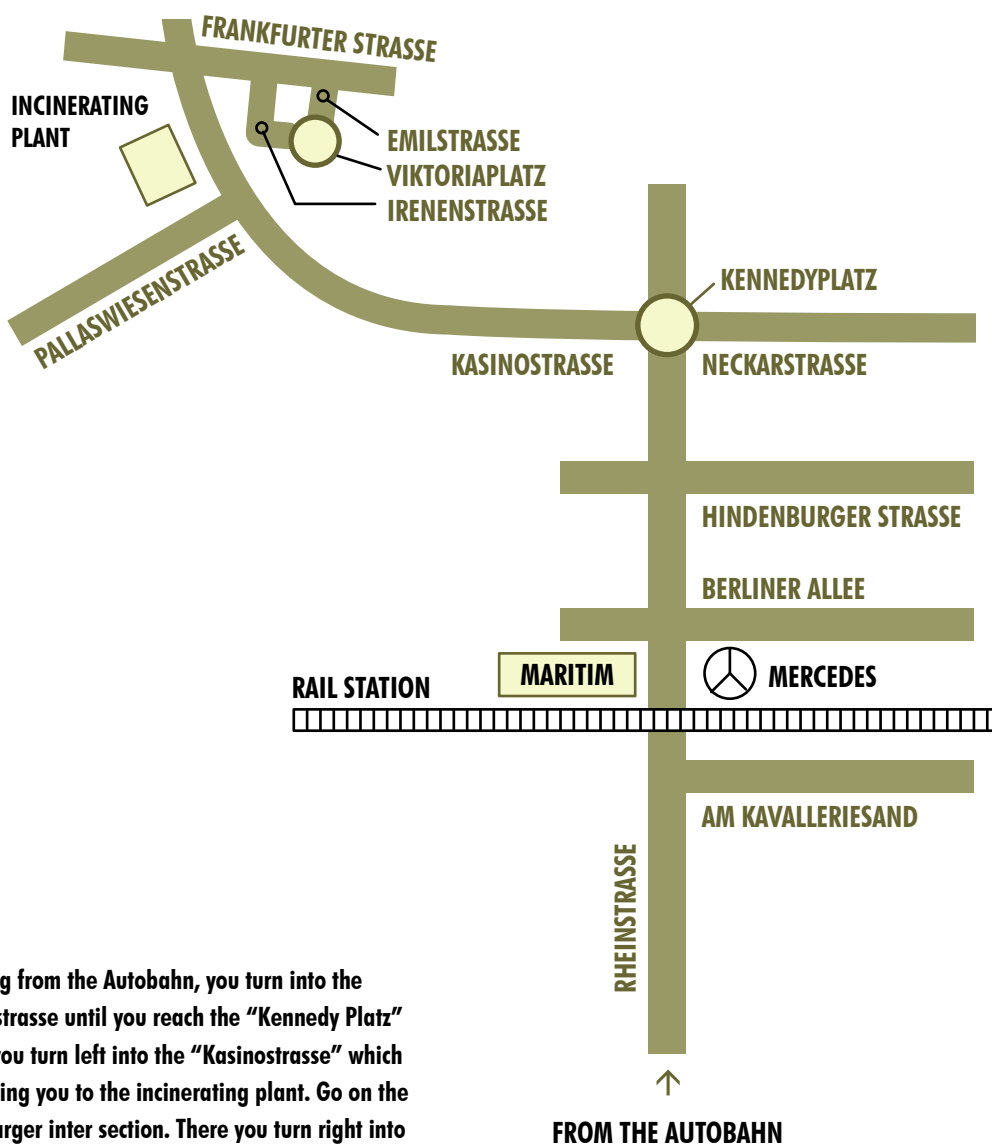

Net: <http://www.zellcheming.de>

Coming from the Autobahn, you turn into the Rheinstrasse until you reach the "Kennedy Platz" Here you turn left into the "Kasinostrasse" which will bring you to the incinerating plant. Go on the next larger inter section. There you turn right into the "Frankfurter Strasse". The second street to your right ist the "Emilstrasse". We are located in house number 21, directly at the "Victoria Platz" (corner house).

Have a safe trip!